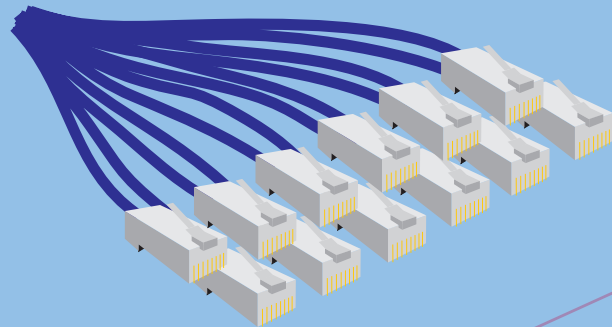

Quantel Gatekeeper

All connectors RJ45 terminate centered from back

Speaker

Screw removal tampers

160 x 32 pixel backlit graphic display

Cover/Wall removal tamper

Multi-coloured led indicator

Multi-coloured led indicator

20 key multi-key down, multi-coloured backlite keypad

Plug-in expansion cards

Light sensor

Microphone

Serial port 115k baud

- AC/DC operation
- 7v–24v operation
- Over voltage protection

Quantel Gatekeeper